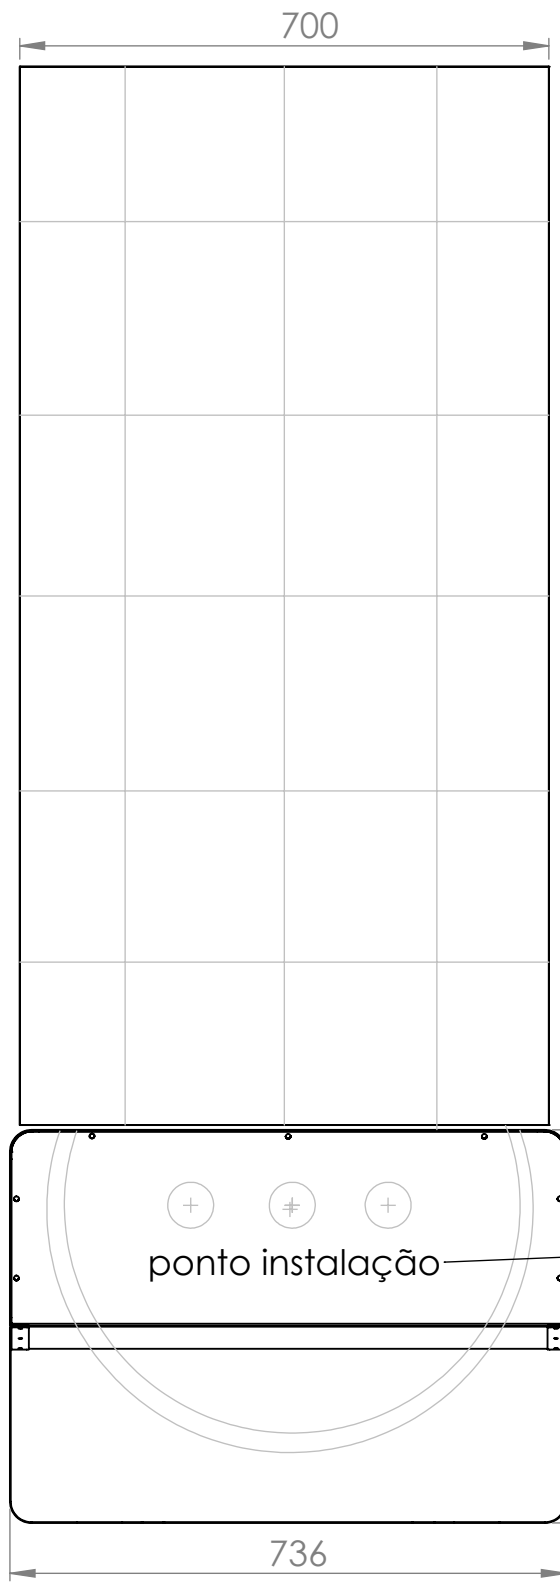

# SLEEP SPA SHOWER

MINIMIO 50